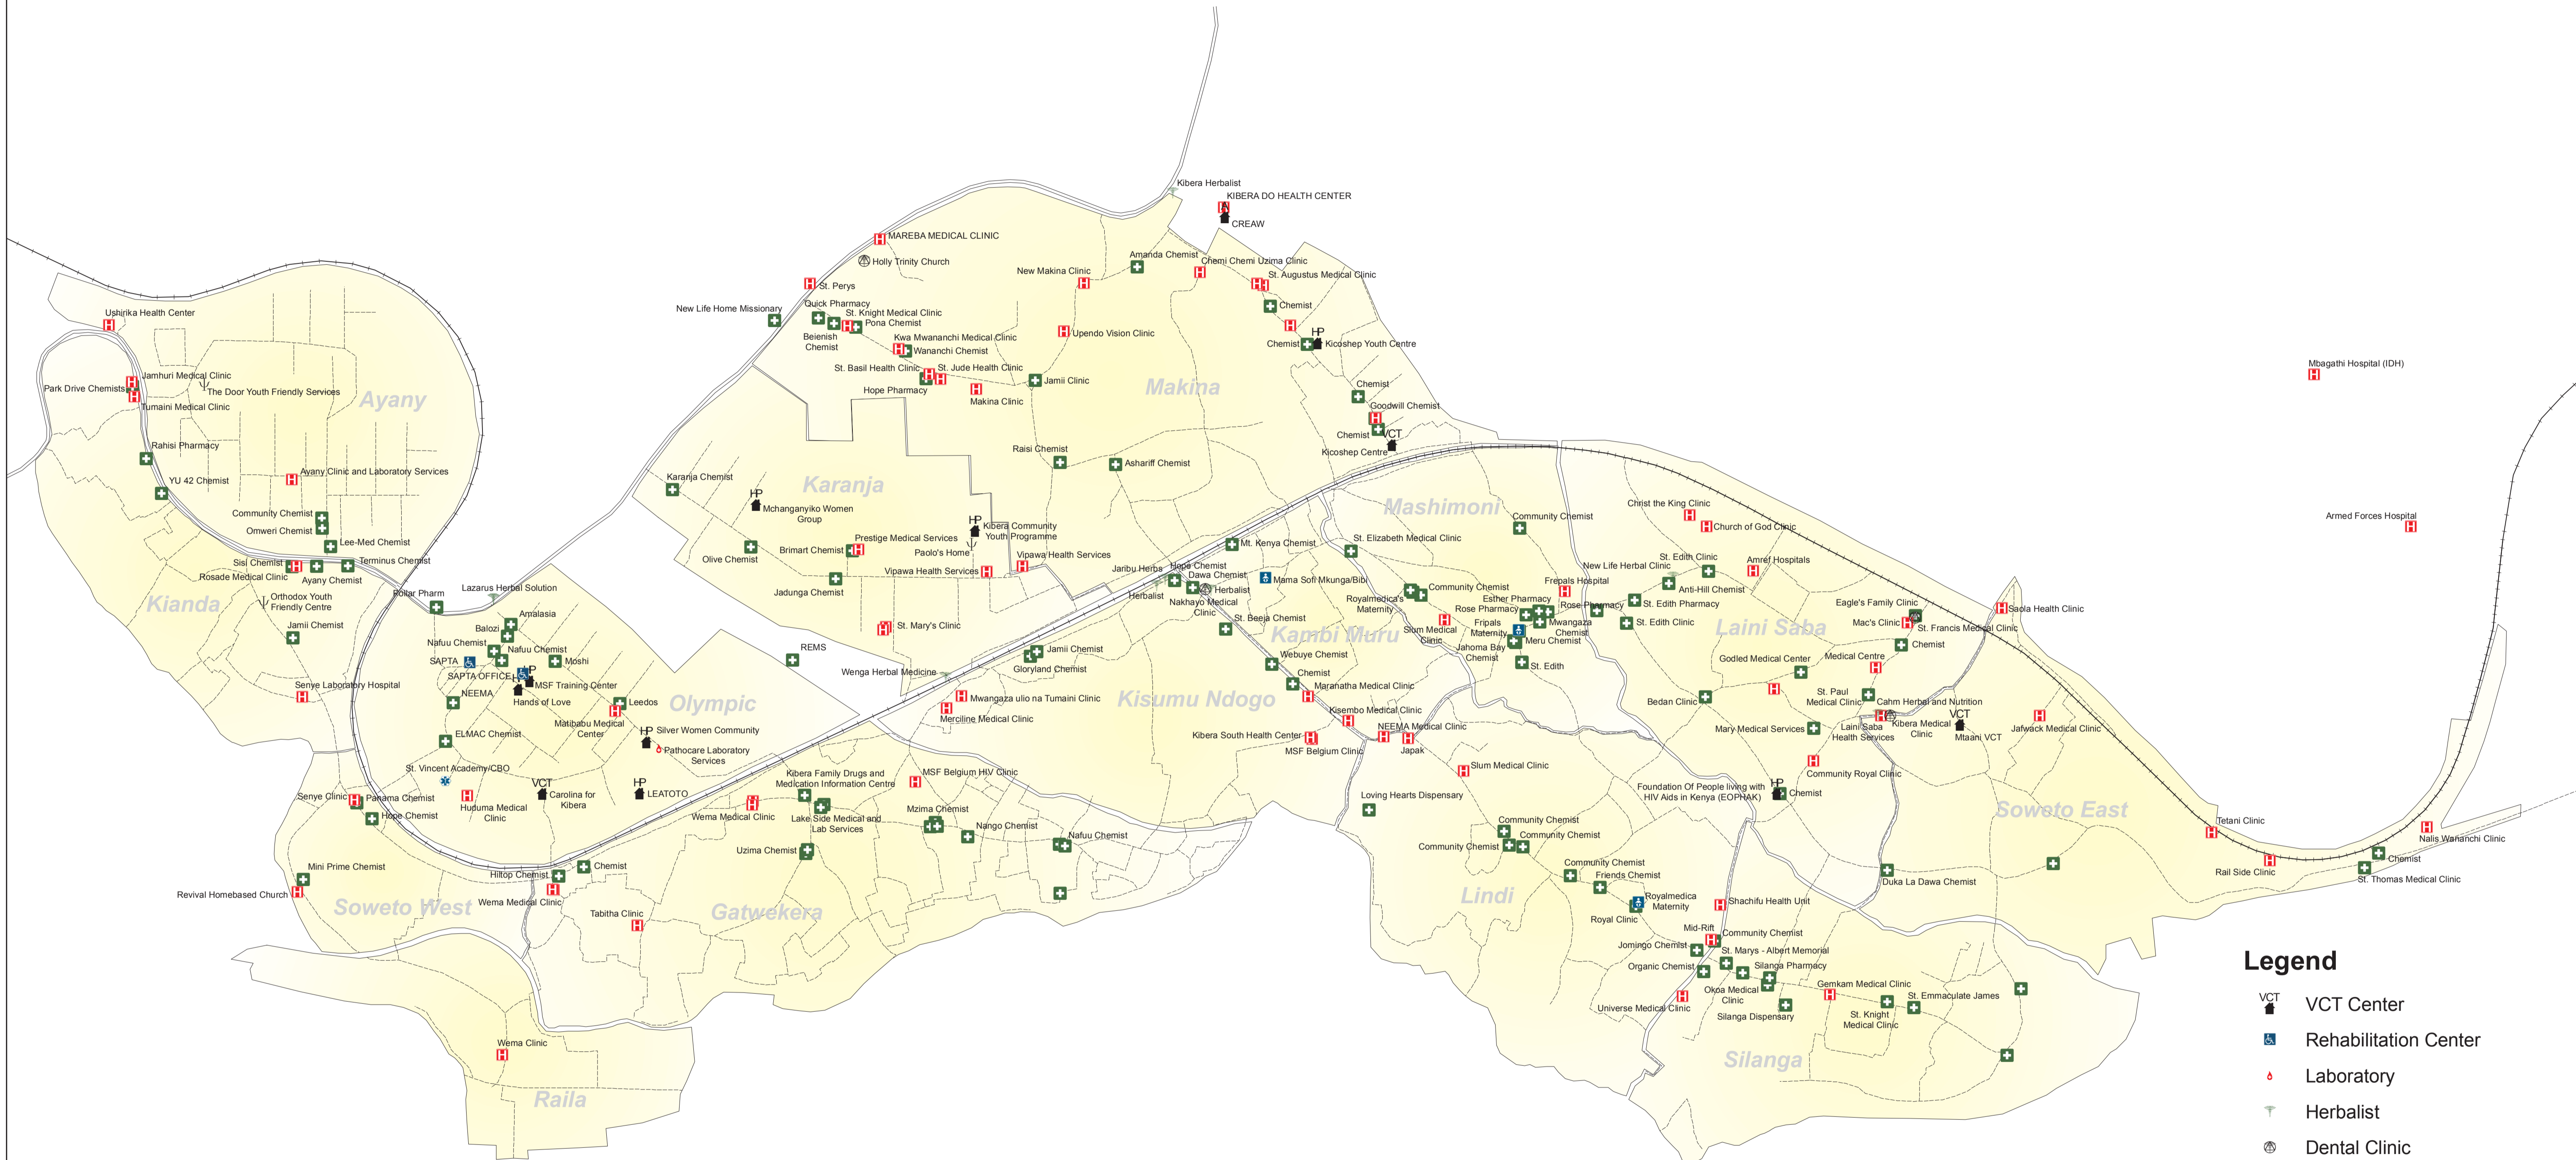

MAP KIBERA - HEALTH

- Legend**
- VCT Center
 - Rehabilitation Center
 - Laboratory
 - Herbalist
 - Dental Clinic
 - Rescue Centre
 - Maternity Centre/Midwife
 - Health Programme
 - Mental Health/Psychotherapy
 - Advocacy
 - Clinics
 - Chemist/Pharmacy
 - Kibera Drive
 - Paths
 - Railway
 - Kibera Boundary