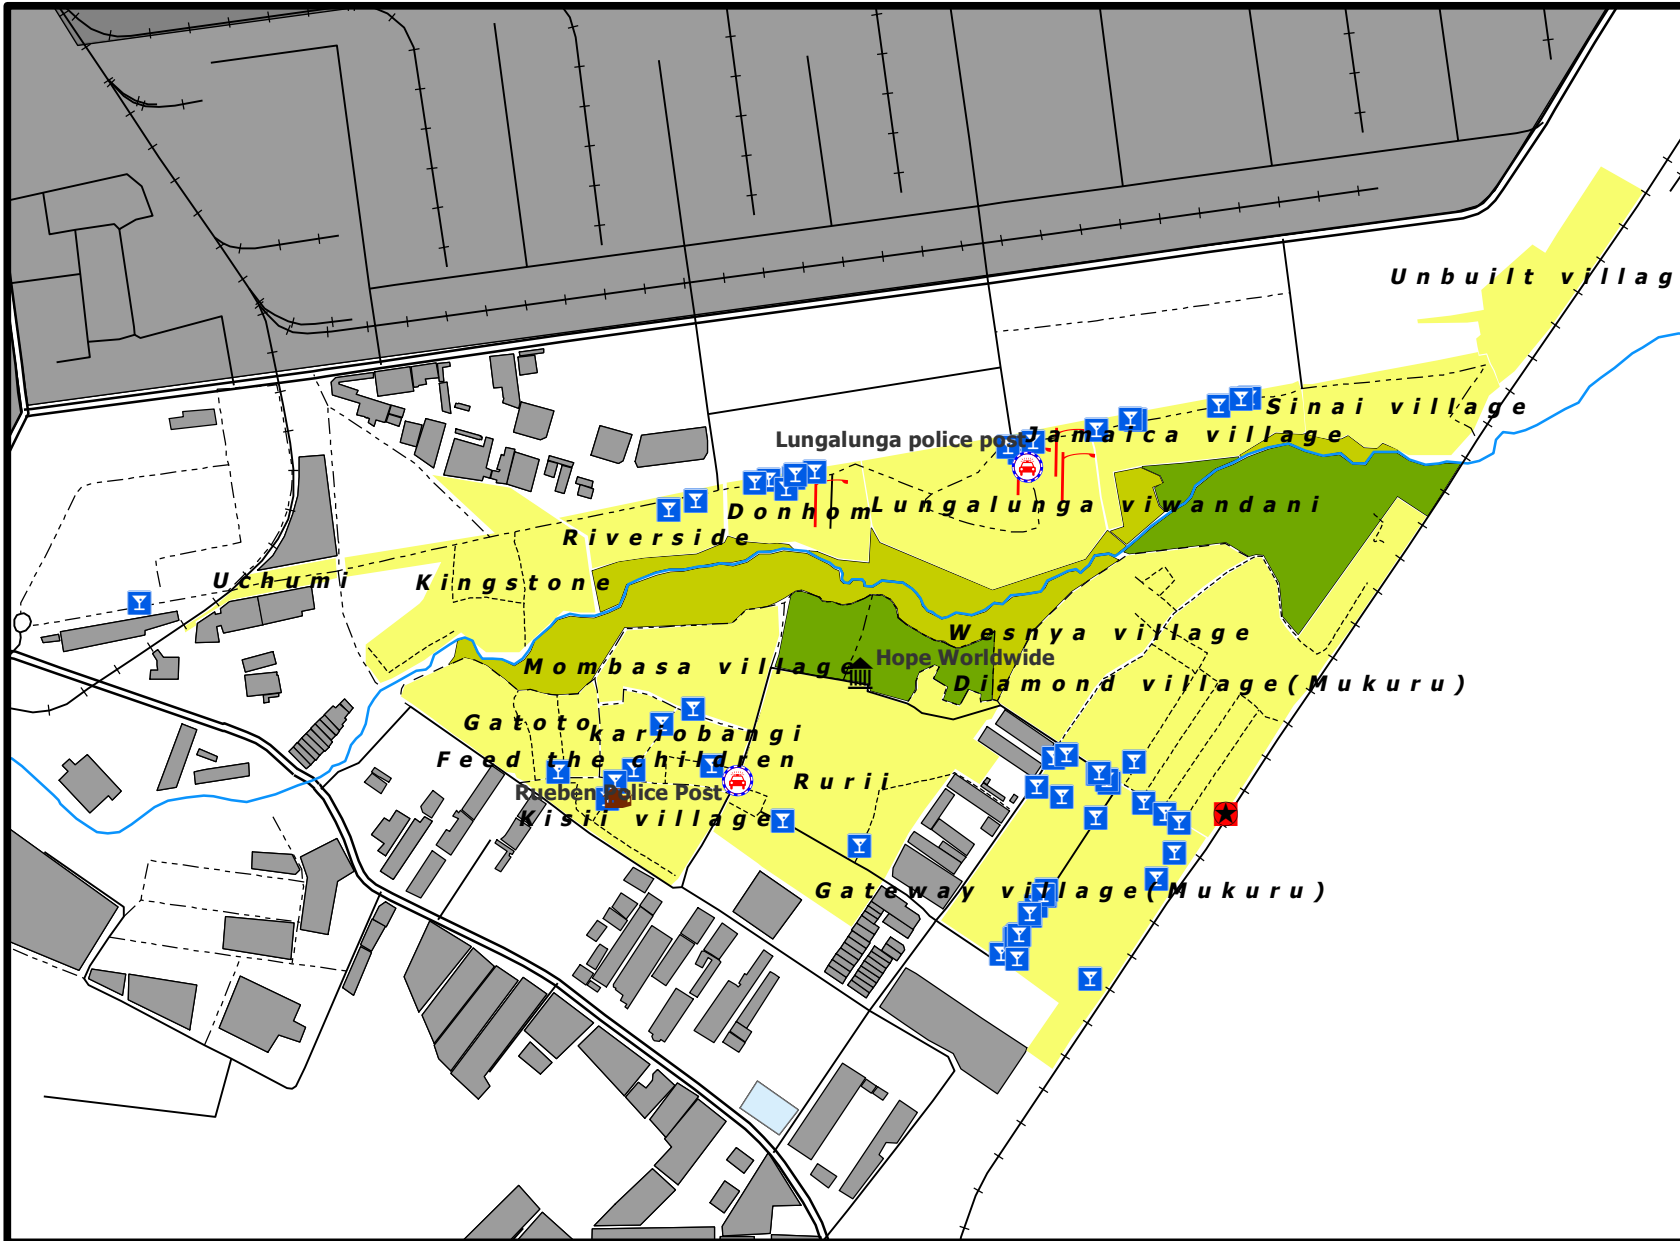

MUKURU KWA REUBEN-SECURITY

- Legend**
- Social hall
 - Chiefs camp
 - Police post
 - bar
 - Black spot
 - Street lights operational
 - Railway
 - waterway
 - footway
 - path
 - secondary
 - service
 - track
 - unclassified
 - boundary-kwa reuben
 - farmland
 - garages
 - industrial
 - meadow
 - openground
 - pitch
 - quarry
 - railway
 - New landuse-kwa reuben

Map produced by Map Kibera Trust
 Get in touch for maps, corrections, ideas.
<http://mapkibera.org/> contact@mapkibera.org
 Data: © OpenStreetMap contributors. ODBL licensed.
 Created: 25th November 2012