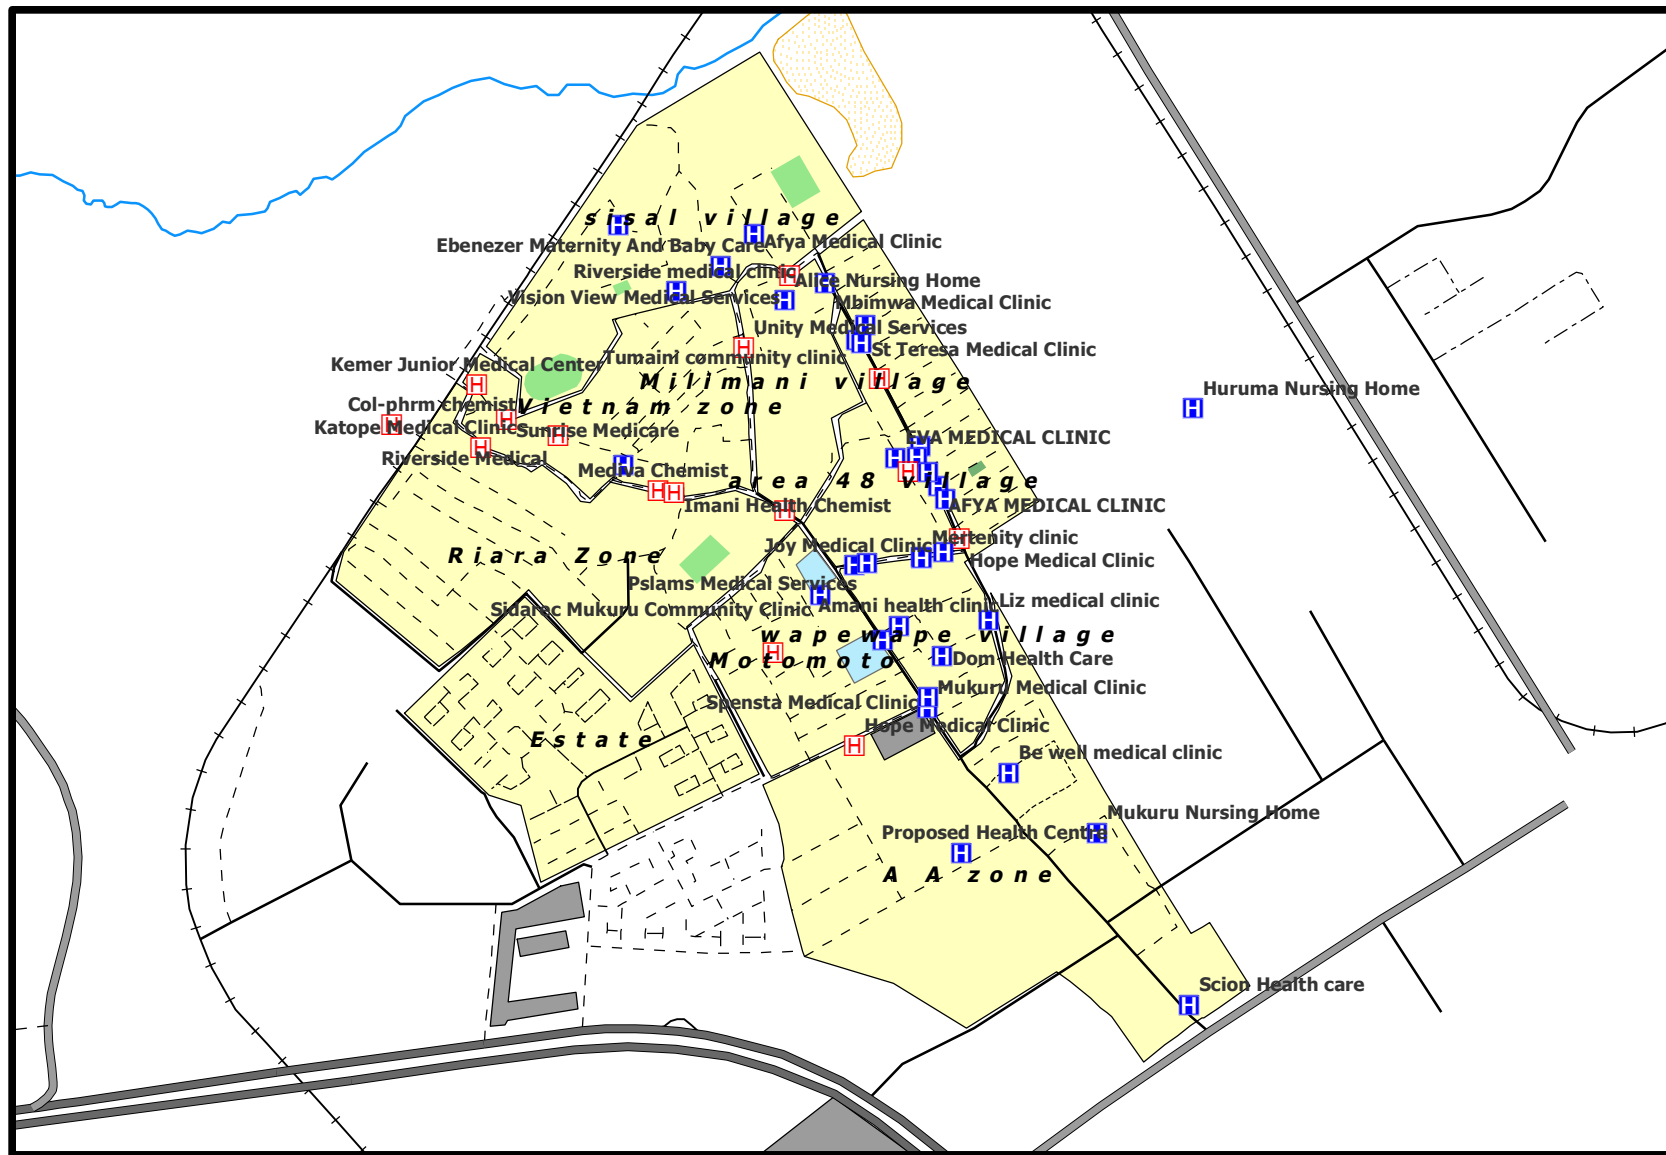

MUKURU KWA NJENGA-HEALTH

Map produced by Map Kibera Trust

Get in touch for maps, corrections, ideas.

<http://mapkibera.org/> contact@mapkibera.org

Data: © OpenStreetMap contributors. ODBL licensed.

Created: 25th November 2012