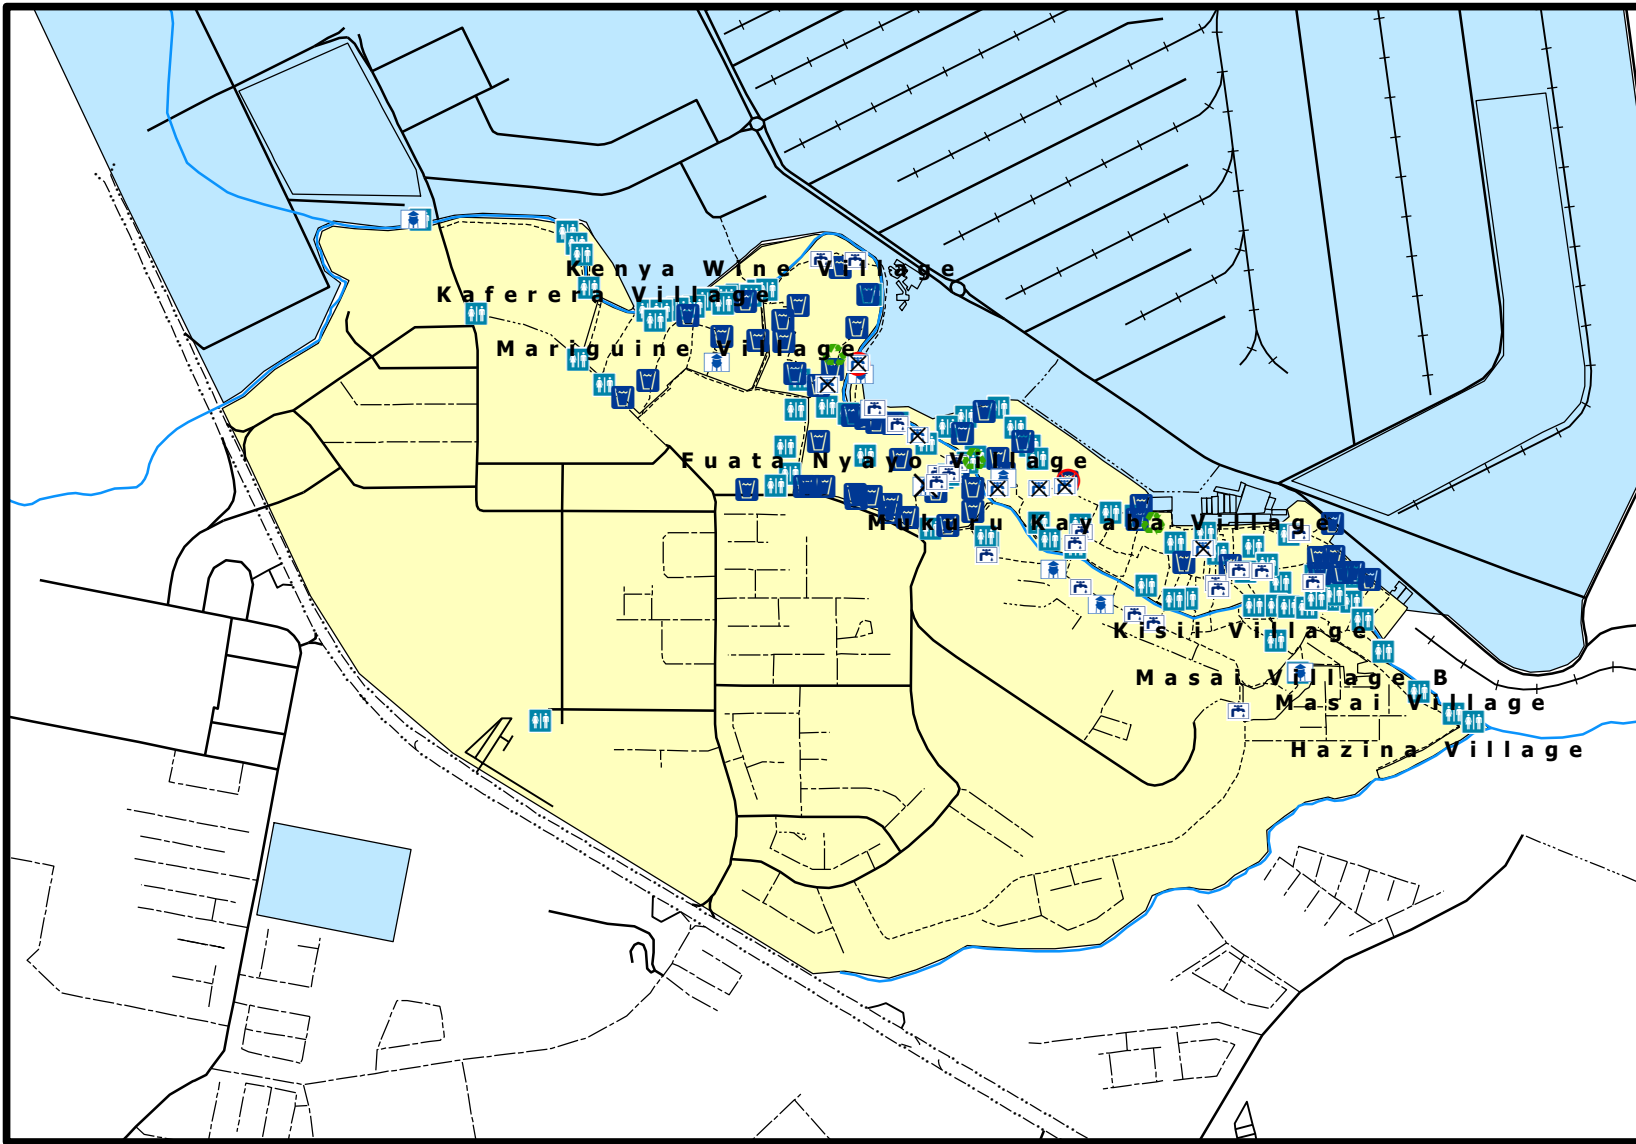

MUKURU KAYABA-WATER AND SANITATION

Legend

- Recycle
- Water taps-non operational
- Water taps-operational
- Water points-non operational
- Water tank-non operational
- Water tank-operational
- Water points
- Public toilets
- waterway
- Railway
- footway
- path
- residential
- secondary
- service
- track
- trunk
- trunk_link
- unclassified
- boundary-mukuru kayaba
- landuse-kayaba

Map produced by Map Kibera Trust
 Get in touch for maps, corrections, ideas.
<http://mapkibera.org/> contact@mapkibera.org
 Data: © OpenStreetMap contributors. ODBL licensed.
 Created: 25th November 2012