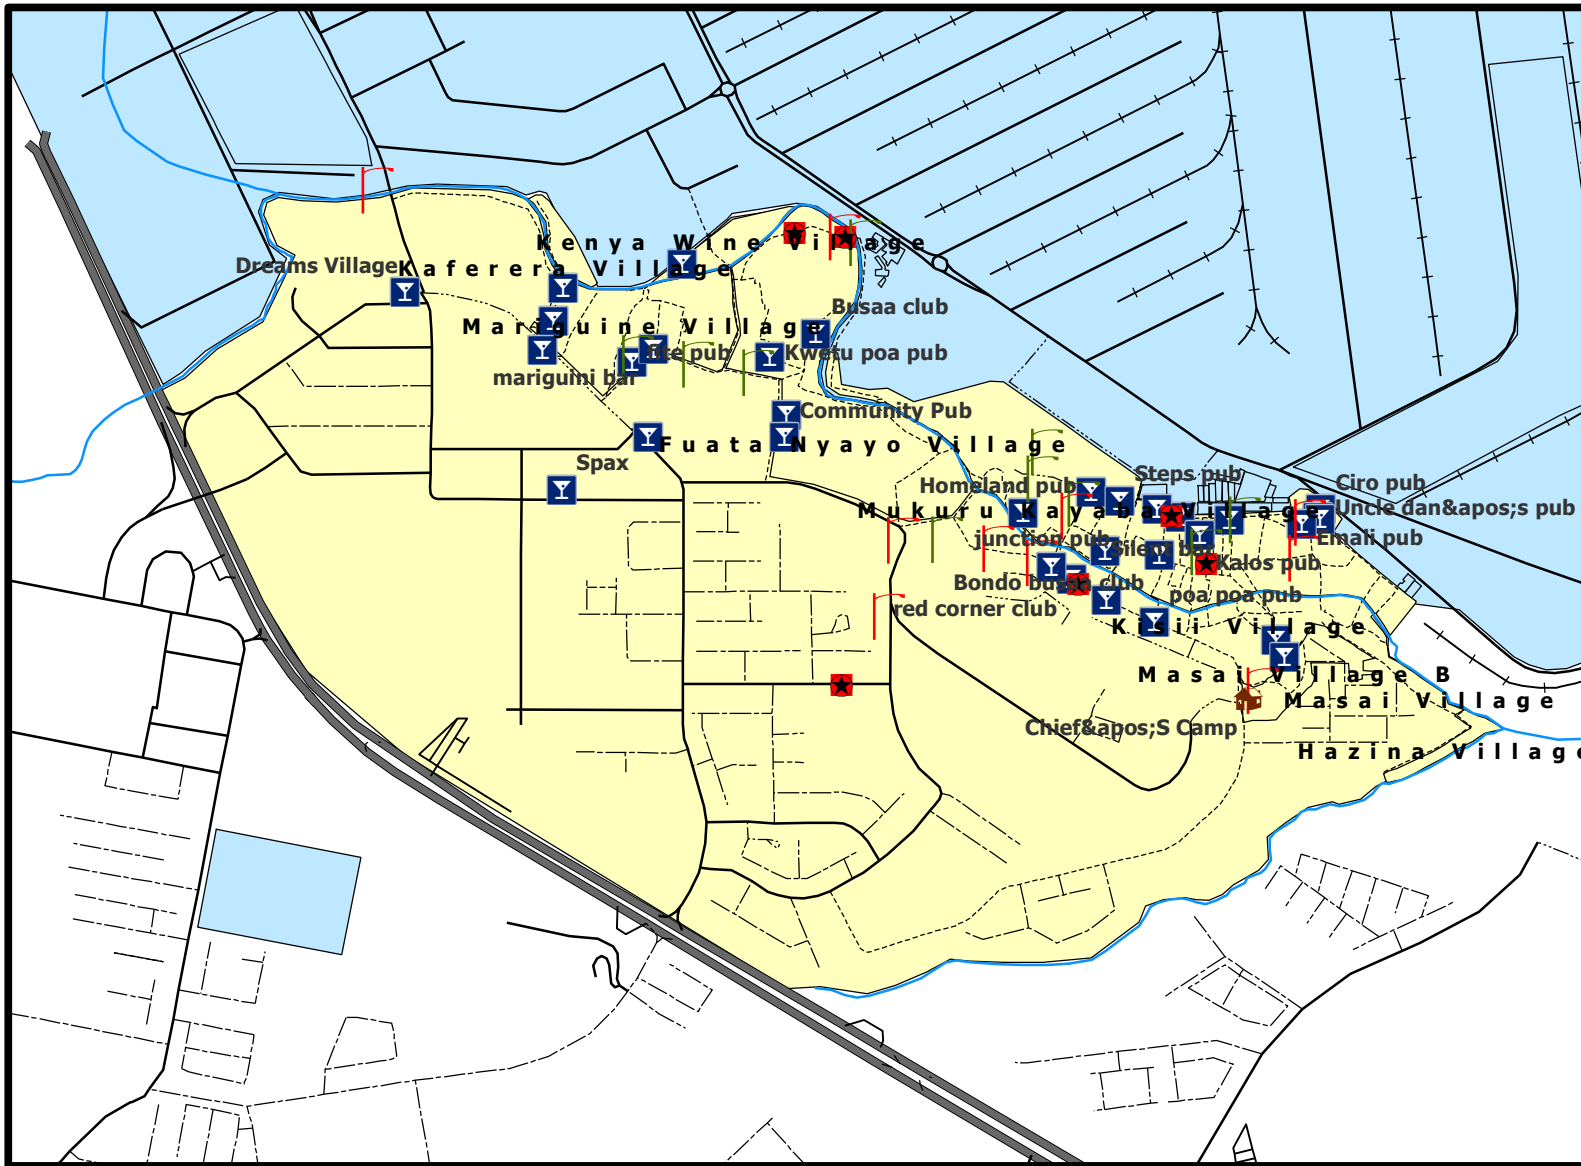

MUKURU KAYABA-SECURITY

Map produced by Map Kibera Trust
 Get in touch for maps, corrections, ideas.
<http://mapkibera.org/> contact@mapkibera.org
 Data: © OpenStreetMap contributors. ODBL licensed.
 Created: 25th November 2012

0
 | Meters